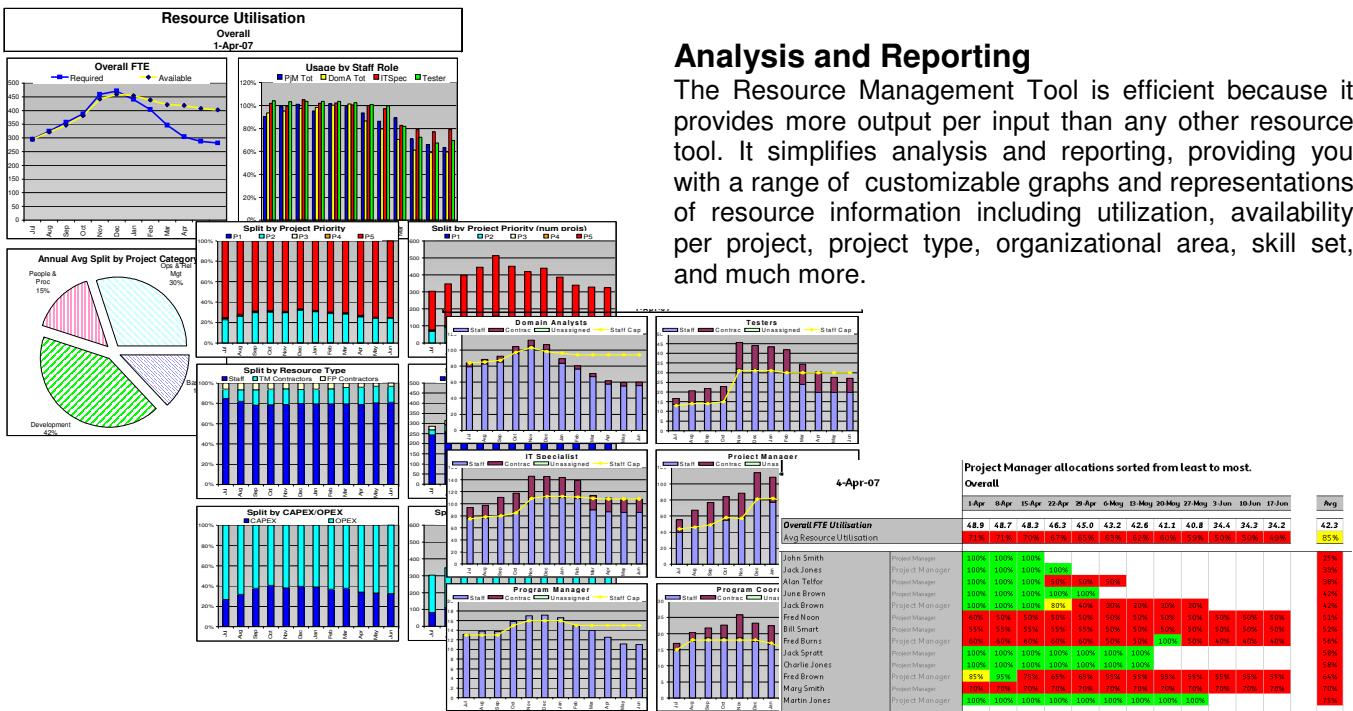

Simple Resource Management

Does your organization struggle with Resource Management?

Are you getting the most from your resource pool?

The Resource Management Tool is a simple to use excel based tool that allows efficient resource management and reporting. It is user friendly, quick and accurate and provides;

- resource utilisation over time
- **Availability forecasting**
- **filtering** of data using the in-built menu bar

Value

The Resource Management Tool provides valuable information to Project Managers, Program Managers, Line Managers, Executives and Project Management Offices. It has been effective in improving the resource management practices of Telstra, ANZ and Australia Post.