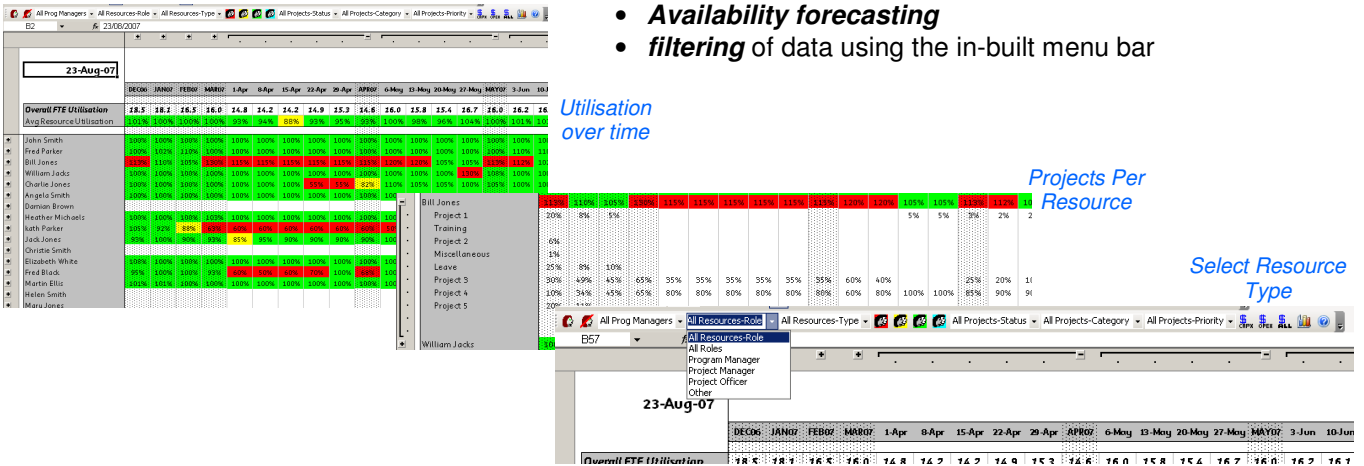

Simple Resource Management

Does your organization struggle with Resource Management?

Are you getting the most from your resource pool?

The Resource Management Tool is a simple to use excel based tool that allows efficient resource management and reporting. It is user friendly, quick and accurate and provides;

- resource utilisation over time
- **Availability forecasting**
- **filtering** of data using the in-built menu bar

Value

The Resource Management Tool provides valuable information to Project Managers, Program Managers, Line Managers, Executives and Project Management Offices. It has been effective in improving the resource management practices of Telstra, ANZ and Australia Post.